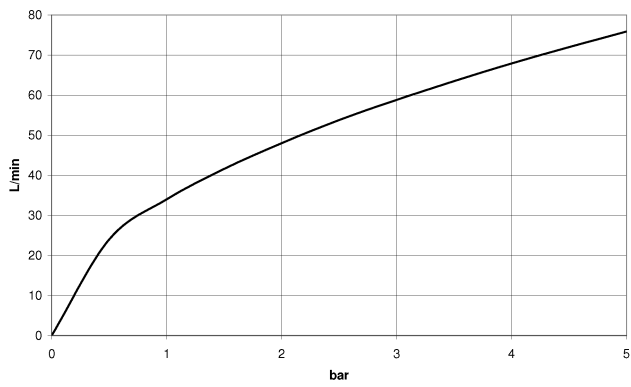

Wall elbow - Dark Chrome

TARA

28 450 625

- 3/8" shower outlet
- rosette Ø 55 mm
- 1/2" connection

Intrinsic protection against back flow.

Fits: TARA, META

	Dark Chrome	28 450 625-19
	Chrome	28 450 625-00
	Brushed Platinum	28 450 625-06
	Platinum	28 450 625-08
	Light Gold	28 450 625-26
	Brushed Light Gold	28 450 625-27
	Brushed Durabronze (23kt Gold)	28 450 625-28
	Matte Black	28 450 625-33
	Brushed Bronze	28 450 625-42
	Brushed Champagne (22kt Gold)	28 450 625-46
	Champagne (22kt Gold)	28 450 625-47
	Brushed Chrome	28 450 625-93
	Brushed Dark Platinum	28 450 625-99

Recommended miscellaneous

- Concealed wall elbow -** 35 085 970 90
- max. recess depth 163 mm
 - min. recess depth 90 mm

28 450 625

mm [inches]

Flow rate chart

Certificates

Belgaqua_21-381-
27_7.

28 450 625